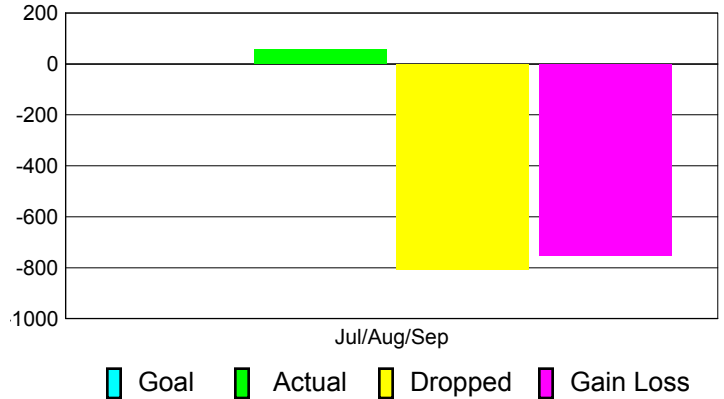

Membership Results 2012-2013

Goal, New, Dropped, Gain/Loss