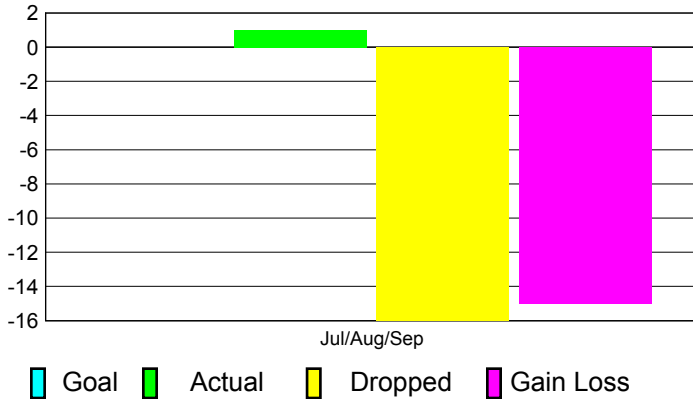

2012-2013 GMT Reports for District (or Undistricted) **District 382**

GMT: **PAUL CHOR HO FAN**

Location: **CHINA**

GMT CA: **5**

CLUBS

**Club Results
2012-2013**

**Clubs
2011-2012**

Month	New Club Goal	Actual New Clubs	Actual Dropped Clubs	Gain/Loss of Clubs	Gain/Loss of Clubs
Jul/Aug/Sep		1	-16	-15	1
Totals		1	-16	-15	1

Club Results 2012-2013

Goal, New, Dropped, Gain/Loss

Comparison of Club Gain/Loss

Current Year Compared to the Previous Year

YTD Status Quo Clubs 2012-2013

Status Quo Clubs Compared to Status Quo Members

MEMBERSHIP