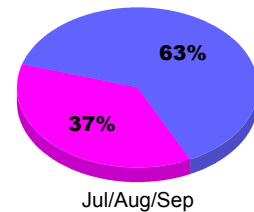

**Membership Results
2012-2013**

**Membership
2011-2012**

Month	Net Memb Goal	Actual New Memb	Actual Dropped Memb	Gain/Loss of Memb	Gain/Loss of Memb
Jul/Aug/Sep		57	-807	-750	31
Totals		57	-807	-750	31

Membership Results 2012-2013

Goal, New, Dropped, Gain/Loss

Comparison of Membership Gain/Loss

Current Year Compared to the Previous Year

Gender Comparison 2012-2013

Male Female